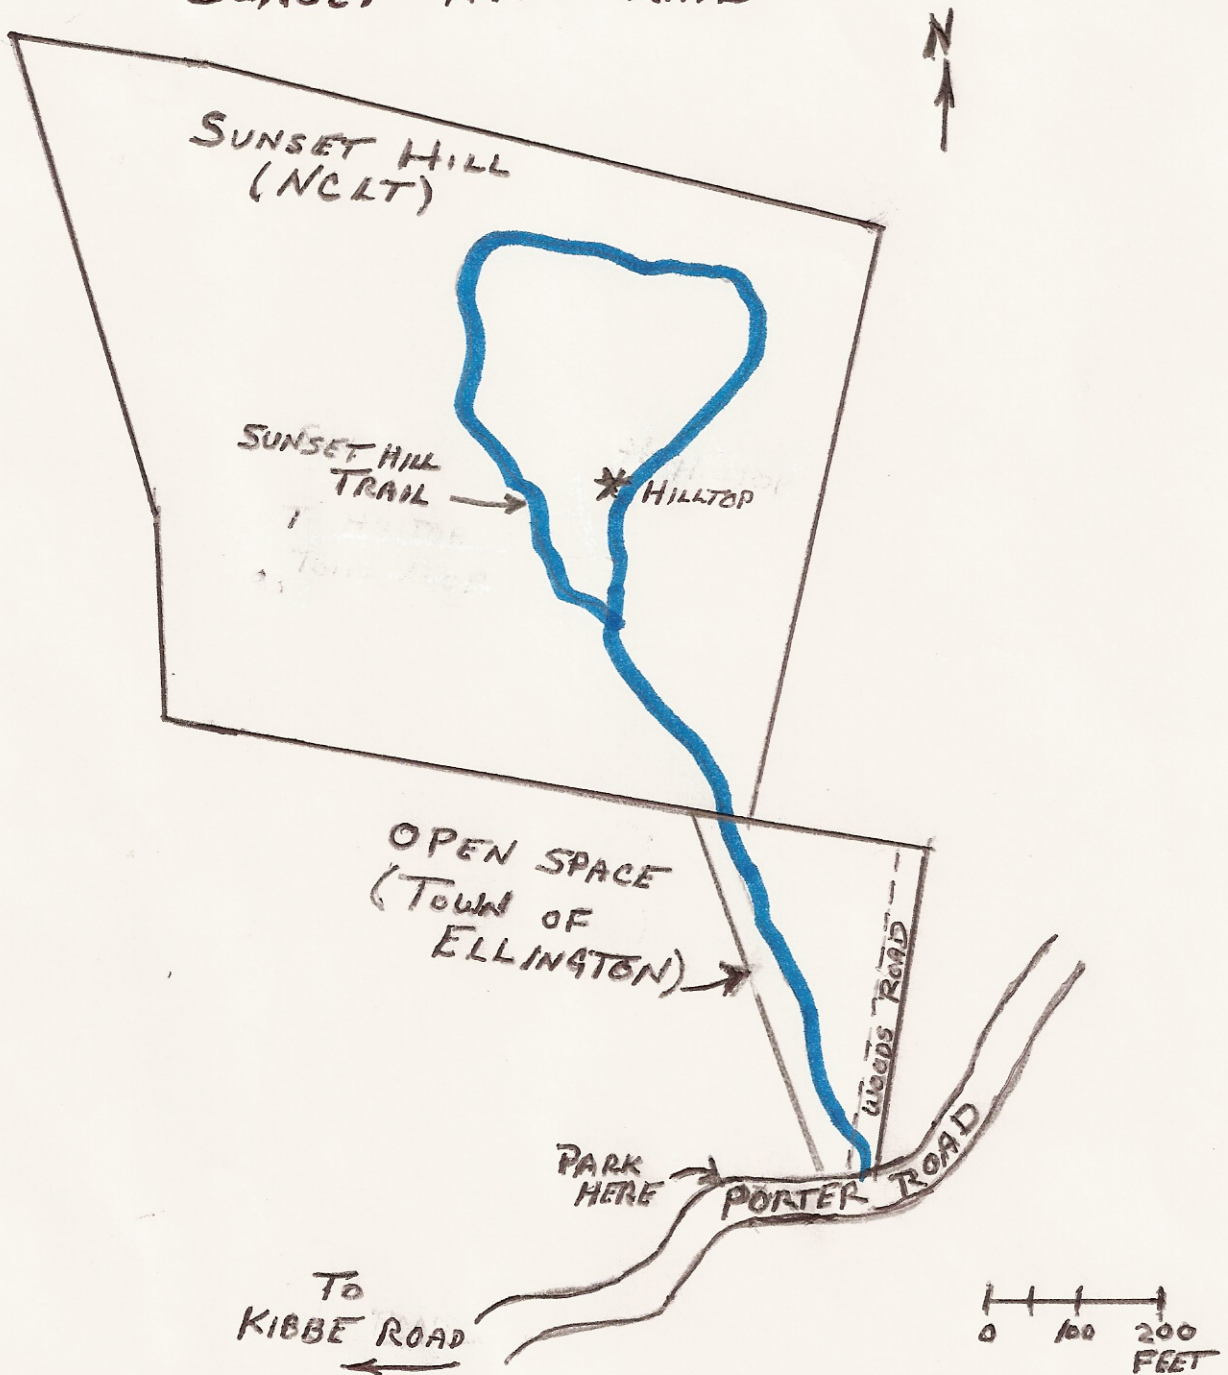

SUNSET HILL TRAIL

DIRECTIONS:

- TAKE ROUTE 83 TO KIBBE ROAD (ELLINGTON)
- KIBBE ROAD NORTH TO PORTER ROAD
- PORTER ROAD EAST TO END OF IMPROVED ROAD
- TRAIL BEGINS ON LEFT OF WOODS ROAD.