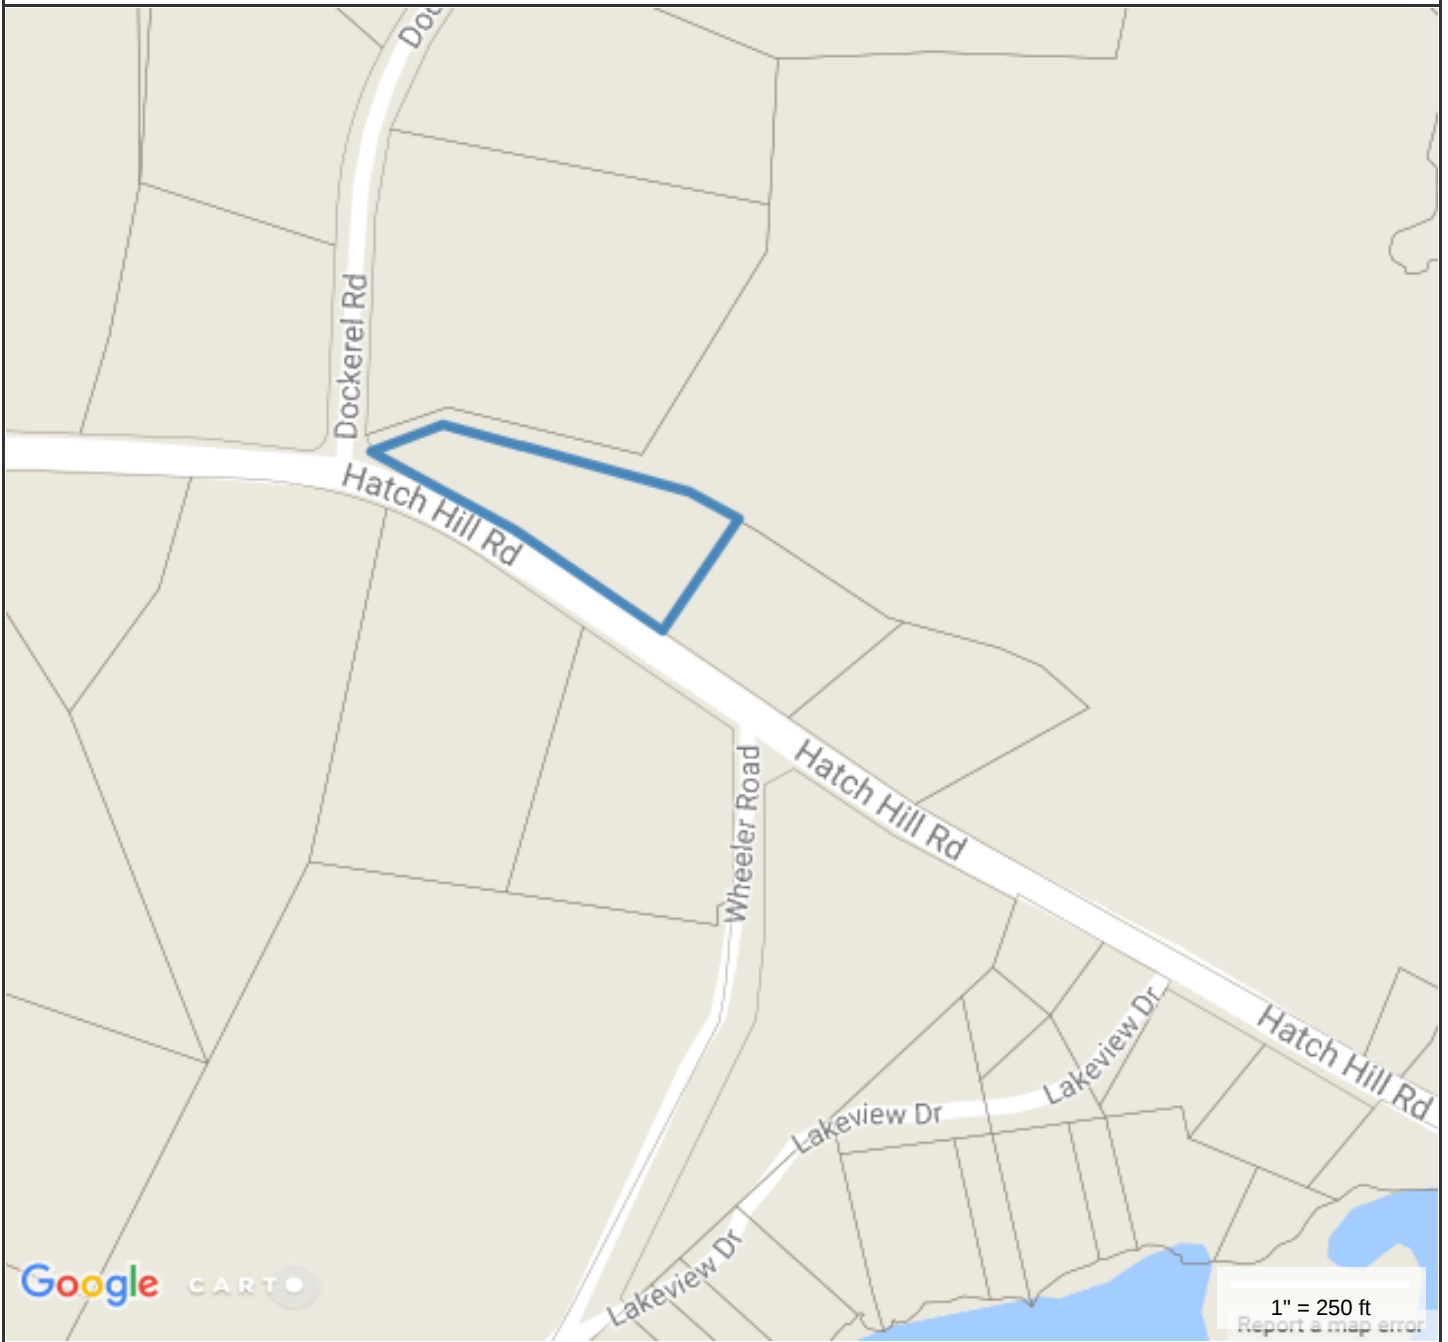

Hatch Hill Road Map

Property Information

Property ID 09013146-510138003B1
Location 175 HATCH HILL RD
Owner NORTHERN CONNECTICUT LAND TRUST INC

**MAP FOR REFERENCE ONLY
NOT A LEGAL DOCUMENT**

CRCOG makes no claims and no warranties, expressed or implied, concerning the validity or accuracy of the GIS data presented on this map.